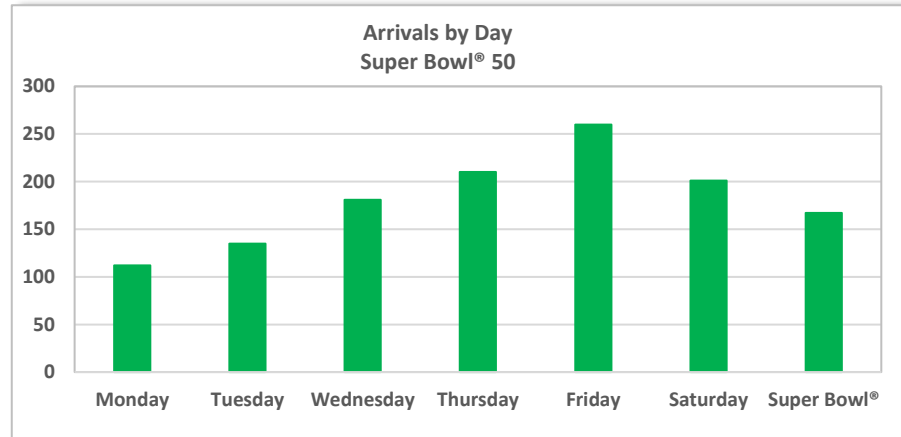

Super Bowl® 50- San Jose, California (2016)

Arrivals by Airport	
Airport	Arrivals
KSFO	346
KSJC	387
KOAK	533
Total	1,266

Arrivals by Day	
Day	Arrivals
Mon	112
Tues	135
Wed	181
Thurs	210
Fri	260
Sat	201
Super Bowl®	167
Total	1,266

Top 20 Aircraft Types	
Aircraft Type	Arrivals
GLF4	106
C56X	90
C750	69
CL30	69
CL60	66
GLF5	57
F2TH	53
H25B	51
C680	44
E55P	42
C560	41
GLEX	35
F900	32
B350	32
E50P	27
LJ45	25
BE20	24
BE40	22
CL35	22
PC12	21