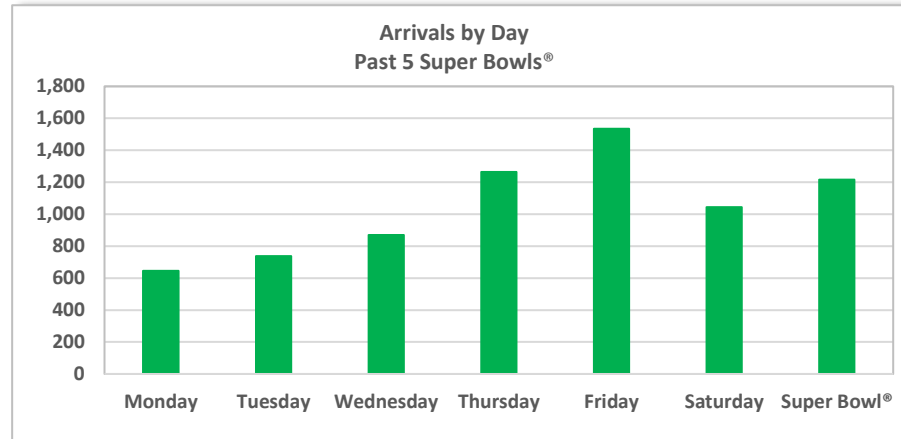

Last 5 Super Bowls® Combined (2013 - 2017)

Arrivals by Airport	
Airport	Arrivals
Nola	1,031
NY/NJ	2,187
Phoenix	1,389
San Jose	1,266
Houston	1,440
Total	7,313

Arrivals by Day	
Day	Arrivals
Mon	645
Tues	738
Wed	870
Thurs	1,264
Fri	1,535
Sat	1,045
Super Bowl®	1,216
Total	7,313

Top 20 Aircraft Types	
Aircraft Type	Arrivals
GLF4	518
H25B	467
C56X	460
C750	401
CL30	378
CL60	345
F2TH	310
GLF5	306
C680	247
C560	242
BE40	203
F900	176
PC12	170
E55P	170
GALX	166
LJ45	154
B350	154
GLEX	144
BE20	138
LJ60	132