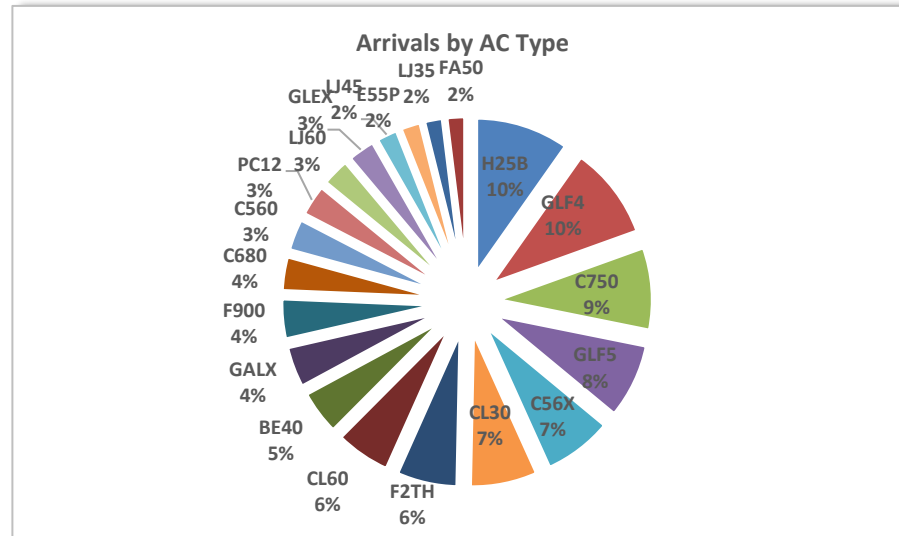

Top 20 Origins into SB	
Airport	Departures
KPBI	82
KIAD	70
KBOS	49
KBED	46
KHPN	40
KVNY	40
CYYZ	34
KMDW	29
KBWI	29
KMIA	28
KAPA	27
KCMH	26
KCLT	25
KBDL	23
KDAL	23
KPDK	22
KOPF	22
KPIT	21
KPHL	20
KBFI	19