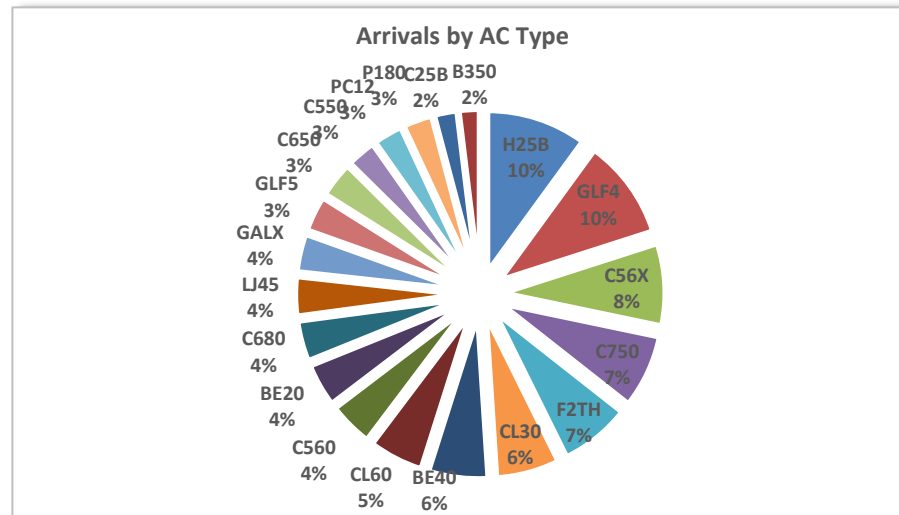

**Super Bowl® XLVII- New Orleans, Louisiana (2013)**

Arrivals by Airport	
Airport	Arrivals
KMSY	373
KNEW	658
<b>Total</b>	<b>1,031</b>

Arrivals by Day	
Day	Arrivals
Mon	32
Tues	53
Wed	56
Thurs	186
Fri	310
Sat	194
Super Bowl®	200
<b>Total</b>	<b>1,031</b>

Top 20 Aircraft Types	
Aircraft Type	Arrivals
H25B	78
GLF4	78
C56X	64
C750	57
F2TH	55
CL30	49
BE40	46
CL60	42
C560	34
BE20	33
C680	31
LJ45	30
GALX	29
GLF5	27
C650	27
C550	22
PC12	22
P180	22
C25B	17
B350	15