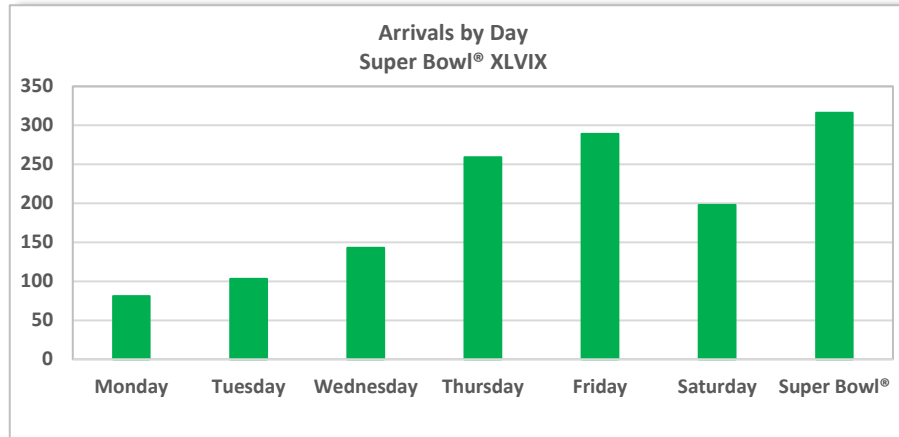

Super Bowl® XLIX- Phoenix, Arizona (2015)

Arrivals by Airport	
Airport	Arrivals
KDVT	174
KGEU	61
KGYR	66
KSDL	654
KPHX	434
Total	1,389

Arrivals by Day	
Day	Arrivals
Mon	81
Tues	103
Wed	143
Thurs	259
Fri	289
Sat	198
Super Bowl®	316
Total	1,389

Top 20 Aircraft Types	
Aircraft Type	Arrivals
H25B	92
GLF4	86
C56X	82
C750	73
C560	71
CL60	71
CL30	63
F2TH	52
C550	45
C680	43
E55P	42
PC12	40
GLF5	39
LJ60	38
BE20	33
GALX	31
BE40	30
E50P	29
BE9L	29
LJ35	28