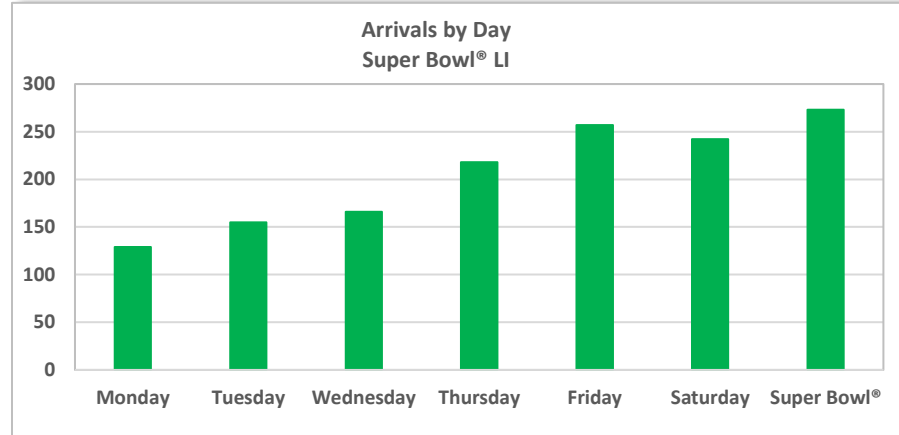

Super Bowl® LI- Houston, Texas (2017)

Arrivals by Airport	
Airport	Arrivals
KIAH	214
KSGR	217
KEFD	242
KHOU	767
Total	1,440

Arrivals by Day	
Day	Arrivals
Mon	129
Tues	155
Wed	166
Thurs	218
Fri	257
Sat	242
Super Bowl®	273
Total	1,440

Top 20 Aircraft Types	
Aircraft Type	Arrivals
C56X	101
GLF4	83
H25B	80
CL30	77
CL60	68
C680	68
B350	59
C750	55
GLF5	50
E55P	44
F2TH	42
LJ45	41
C560	39
F900	35
BE20	32
PC12	31
C550	29
CL35	27
GLEX	26
BE40	26