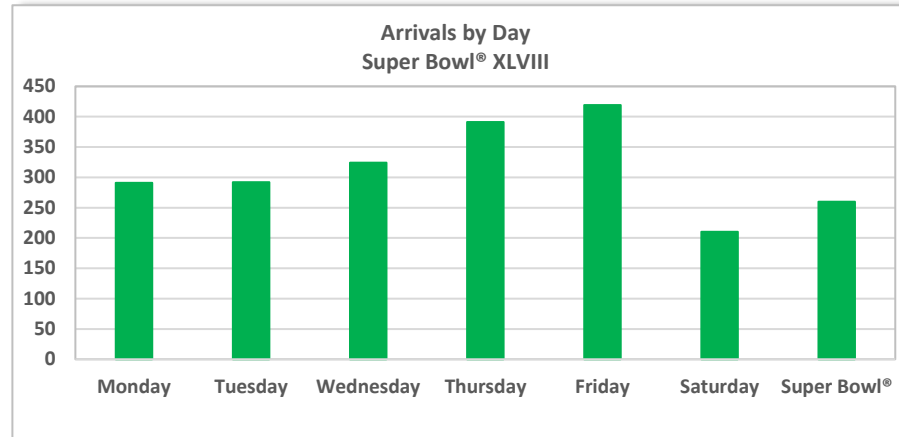

Super Bowl® XLVIII- East Rutherford, New Jersey (2014)

Arrivals by Airport	
Airport	Arrivals
KCDW	26
KFRG	162
KMMU	238
KHPN	599
KTEB	1,162
Total	2,187

Arrivals by Day	
Day	Arrivals
Mon	291
Tues	292
Wed	324
Thurs	391
Fri	419
Sat	210
Super Bowl®	260
Total	2,187

Top 20 Aircraft Types	
Aircraft Type	Arrivals
H25B	166
GLF4	165
C750	147
GLF5	133
C56X	123
CL30	120
F2TH	108
CL60	98
BE40	79
GALX	73
F900	72
C680	61
C560	57
PC12	56
LJ60	50
GLEX	49
LJ45	38
E55P	36
LJ35	33
FA50	33