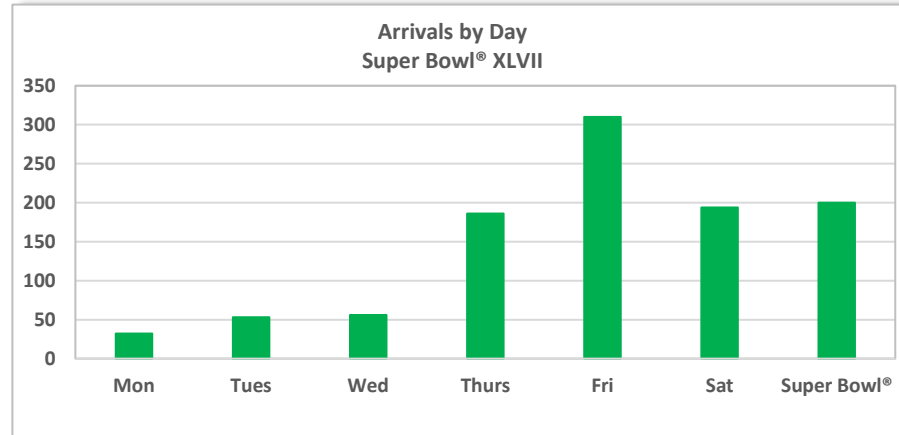

**Super Bowl® XLVII- New Orleans, Louisiana (2013)**

Arrivals by Airport	
Airport	Arrivals
KMSY	373
KNEW	658
<b>Total</b>	<b>1,031</b>

Arrivals by Day	
Day	Arrivals
Mon	32
Tues	53
Wed	56
Thurs	186
Fri	310
Sat	194
Super Bowl®	200
<b>Total</b>	<b>1,031</b>