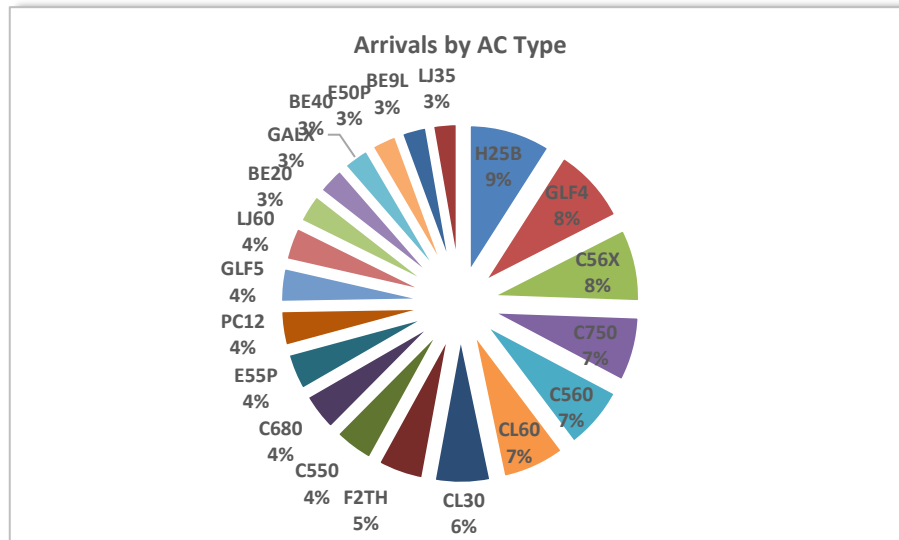

Top 20 Origins into SB	
Airport	Departures
KLAS	88
KVNY	66
KBFI	39
KSNA	35
KTEB	27
KSMO	26
KTUS	26
KPSP	25
KLAX	24
KSJC	23
KAPA	22
KCRQ	22
KDAL	21
KSLC	19
KHPN	19
KBUR	17
KSFO	16
CYYC	15
KHND	14
KMDW	13